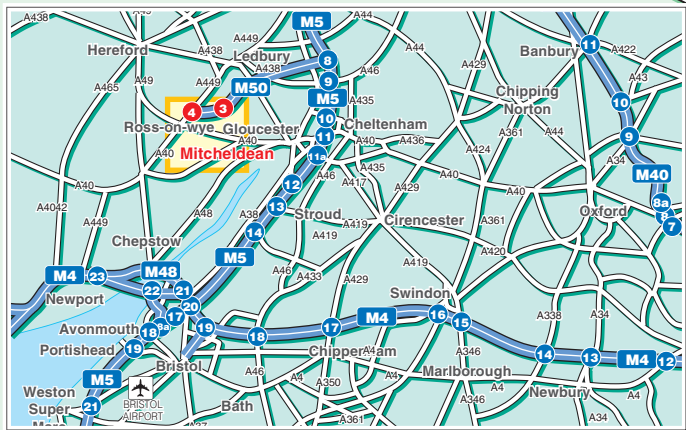

© www.giveway.co.uk 2008 Tel: 0800 019 0027
OS data. PU100040256. Crown © 2008.

Public Transport

 By Rail, Gloucester Station.
Approximately a 20 minute taxi away.
For information on train operators and times phone National Rail Enquiries on 0845 7484950.

 By Air, Bristol Airport.
Approximately a 40 minutes drive away.

the warranty group

The Warranty Group GLOUCESTER
The Aspen Building, Floor 2,
Vantage Point Business Village,
Mitcheldean, Gloucestershire GL17 0AF