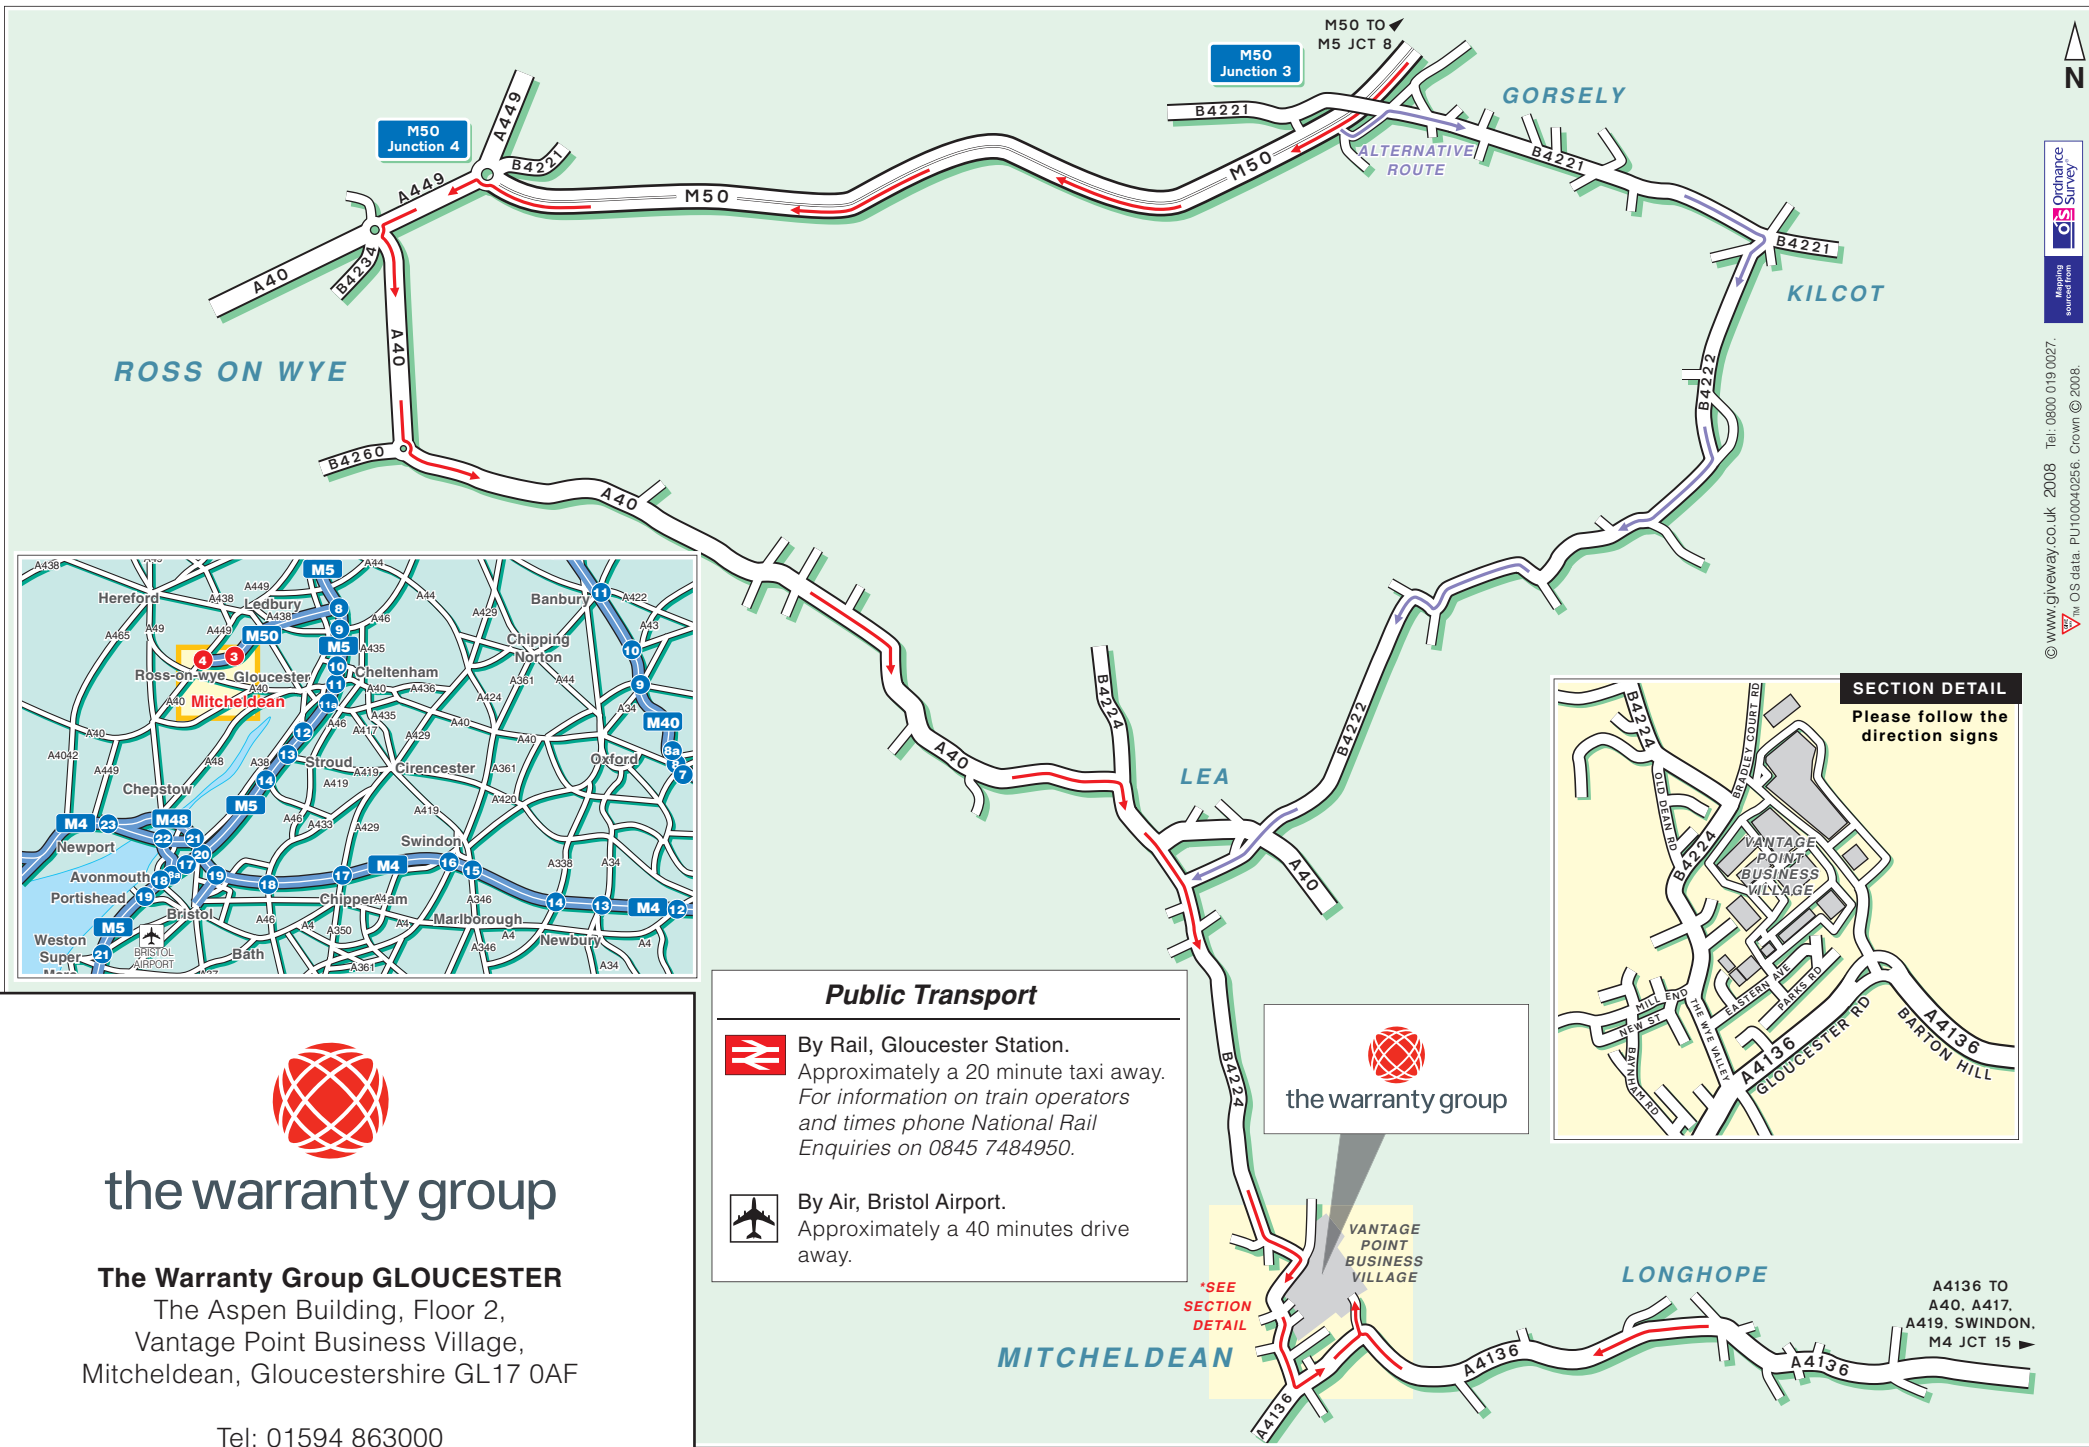

© www.giveway.co.uk 2008 Tel: 0800 019 0027
OS data. PU100040256. Crown © 2008.

Public Transport

 By Rail, Gloucester Station.
Approximately a 20 minute taxi away.
For information on train operators and times phone National Rail Enquiries on 0845 7484950.

 By Air, Bristol Airport.
Approximately a 40 minutes drive away.

the warranty group

The Warranty Group GLOUCESTER
The Aspen Building, Floor 2,
Vantage Point Business Village,
Mitcheldean, Gloucestershire GL17 0AF